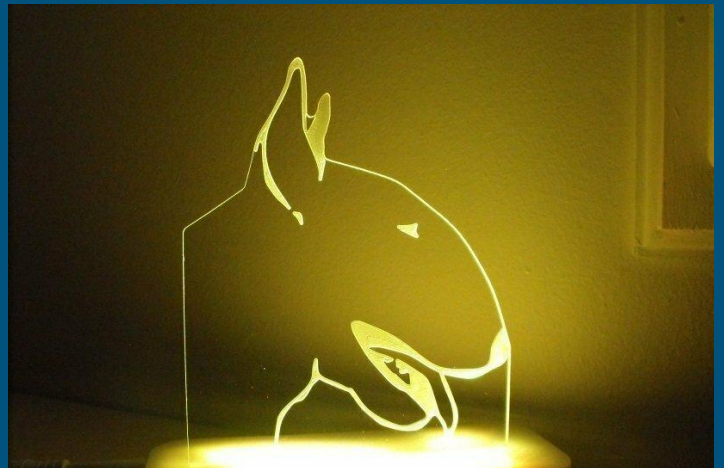

Bull Terrier Night Light R390