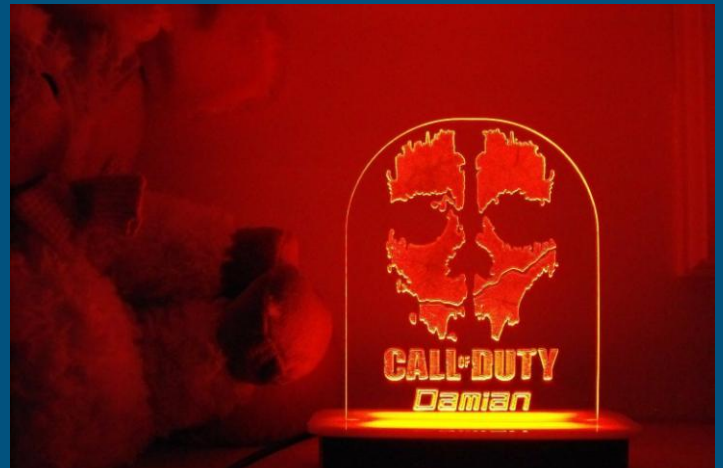

Call of Duty Night Light R390