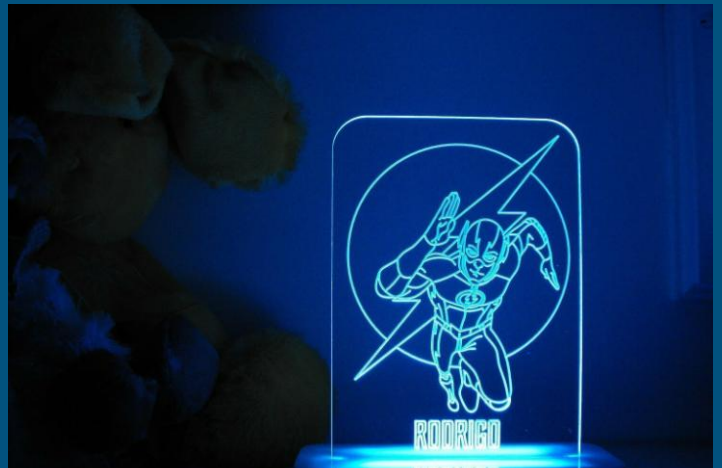

Car Lightning McQueen Night Light R390

Bumble Bee Transformers Night Light R390

Tom and Jerry Night Light R390

The Flash Night Light R390

Vintage Plane Night Light R390

Toy Story Night Light R390

Rick and Morty Portal Adventures Night Light R390