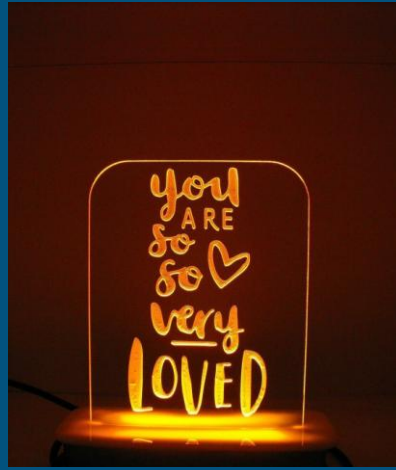

Winnie the Pooh and Piglet Hugs Night Light R390

Ballerina Strawberry Shortcake Night Light R390

Super Mario and Sonic the Hedgehog Night Light R390

You are Loved Night Light R390

Flower Ballerina Night Light R390