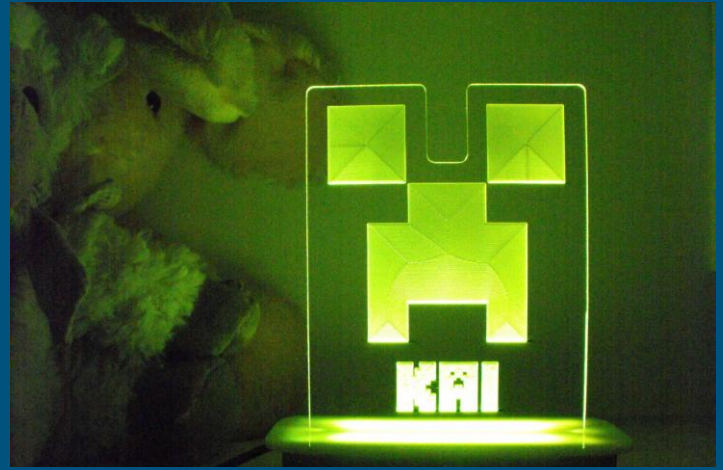

MineCraft Night Light R390