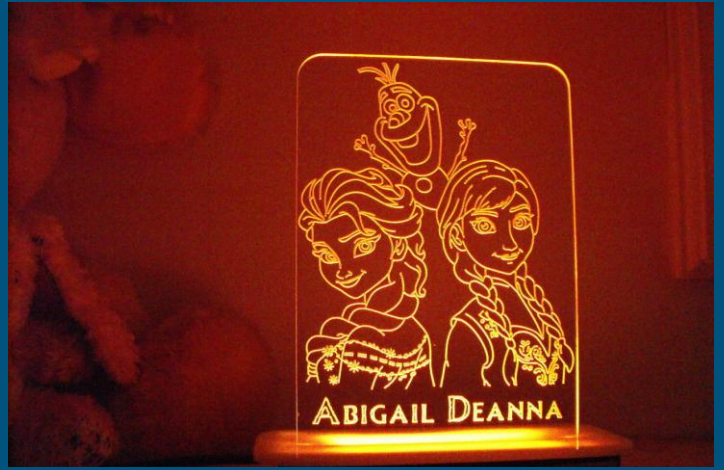

Frozen Elsa, Anna and Olaf Night Light R390