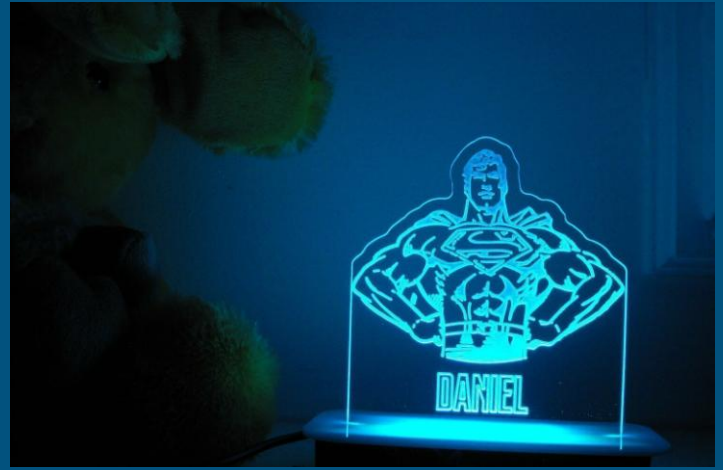

My Little Pony Night Light R390

Peppa Pig Night Light R390

Peppa Pig Hugs Night Light R390

Peppa Pig with Dino Night Light R390

Superman Night Light R390

Spiderman Night Light R390

Superman Logo Night Light R390