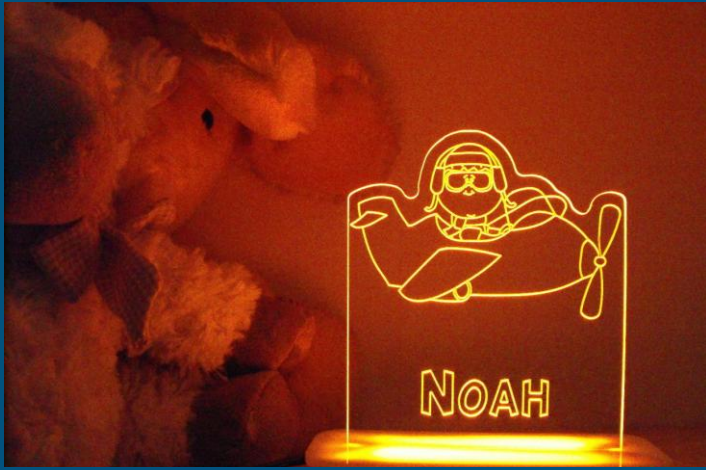

Winnie the Pooh and Friends Night Light R390

Razor the Raptor Dinosaur Night Light R390

Avengers Night Light R390

Winnie the Pooh Eeyore Night Light R390

Tintin and Snowy Night Light R390

Boy Pilot Plane Night Light R390