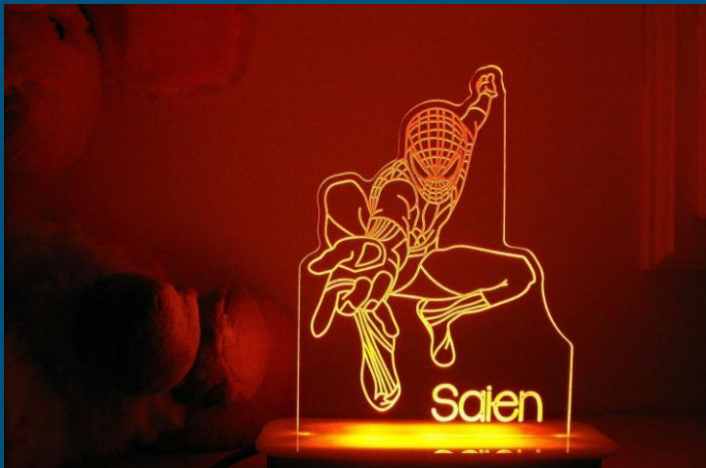

My Little Pony Night Light R390

Peppa Pig Night Light R390

Peppa Pig Hugs Night Light R390

Peppa Pig with Dino Night Light R390

Superman Night Light R390

Spiderman Night Light R390

Superman Logo Night Light R390