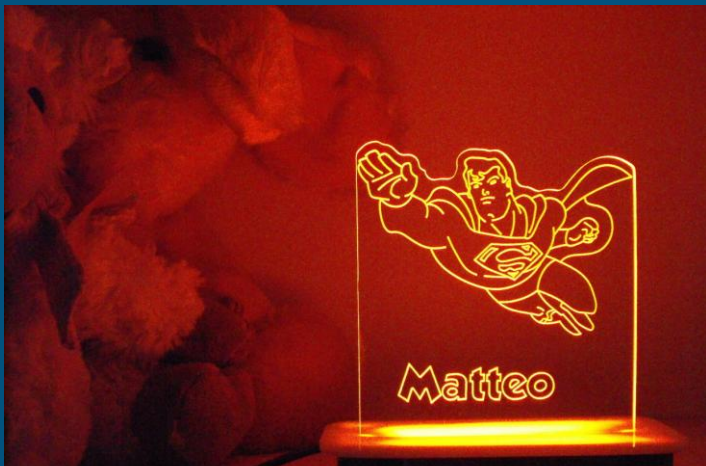

MineCraft Night Light R390

Shimmer and Shine Night Light R390

Sponge Bob Square Pants Night Light R390

Deadpool Thumbs Up Night Light R390

Barbie Ballerina Butterfly Fairy Night Light R390

Flying Superman Night Light R390