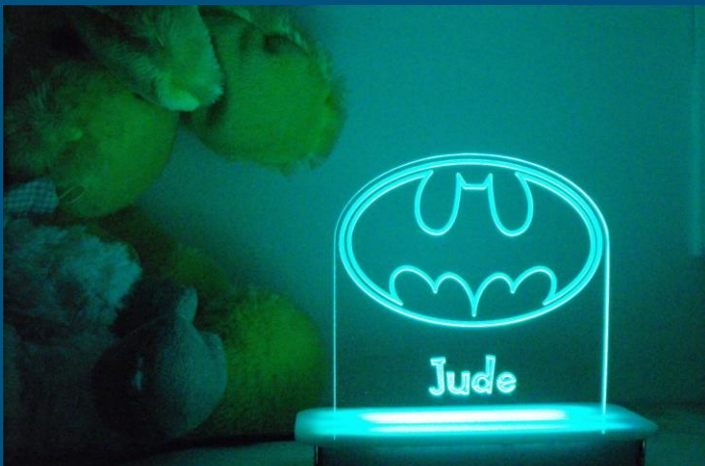

Baby Eddie the Elephant Night Light R390

Rick and Morty Open your Eyes Night Light R390

The Hulk Night Light R390

Batman Logo Night Light R390

Thor Night Light R390

Baby Spiderman Night Light R390

Majestic Horse Night Light R390