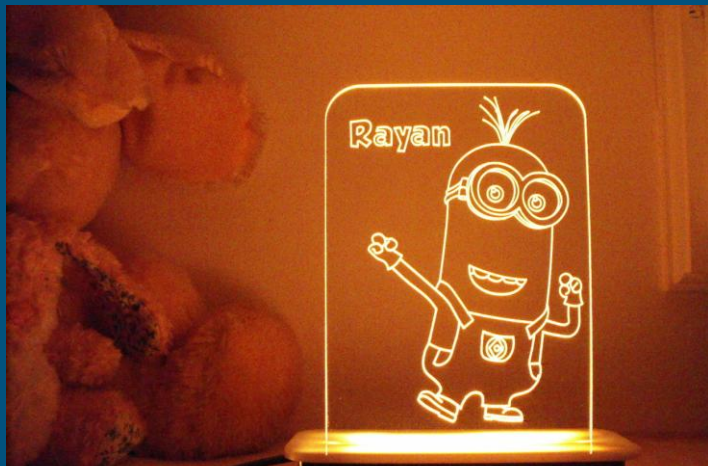

Minion Kevin Night Light R390