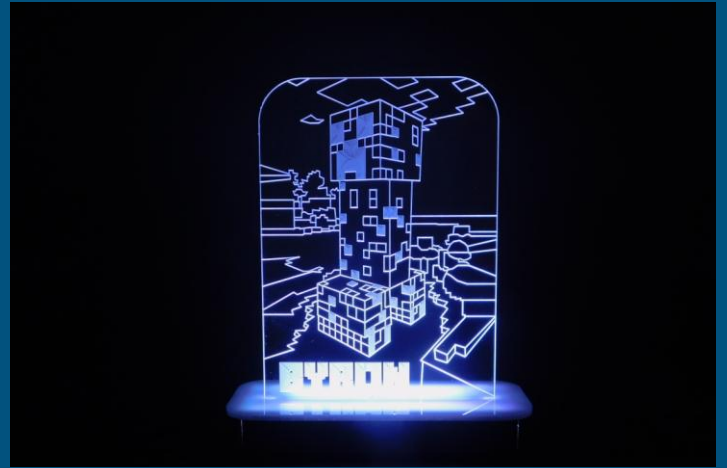

Ellas from Frozen in a Beautiful Evening Gown Night Light R390

Bunny with Butterfly Night Light R390

Jurassic Park Night Light R390

MineCraft Tower Night Light R390

Resident Evil Leon Night Light R390

Sefan's Puppy Bull Terrier Night Light R390