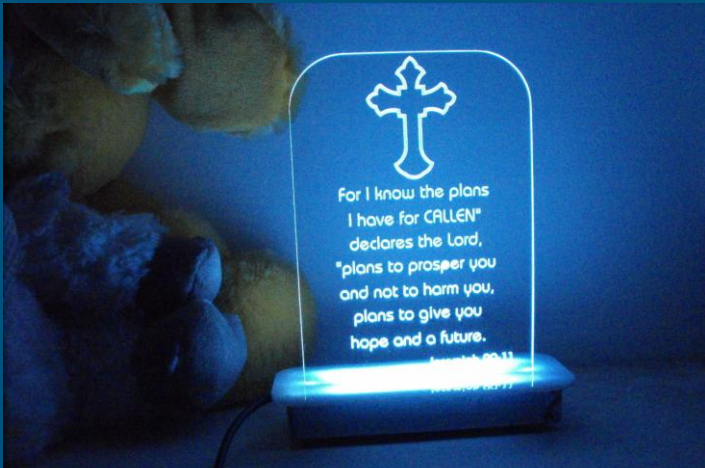

Scripture Night Light R390