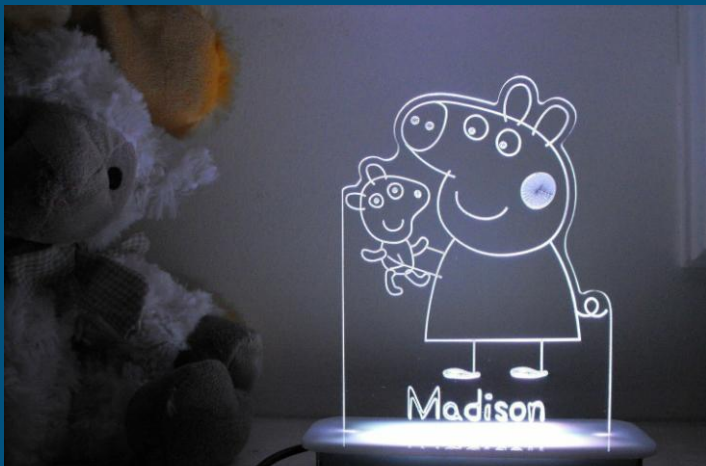

My Little Pony Night Light R390

Peppa Pig Night Light R390

Peppa Pig Hugs Night Light R390

Peppa Pig with Dino Night Light R390

Superman Night Light R390

Spiderman Night Light R390

Superman Logo Night Light R390