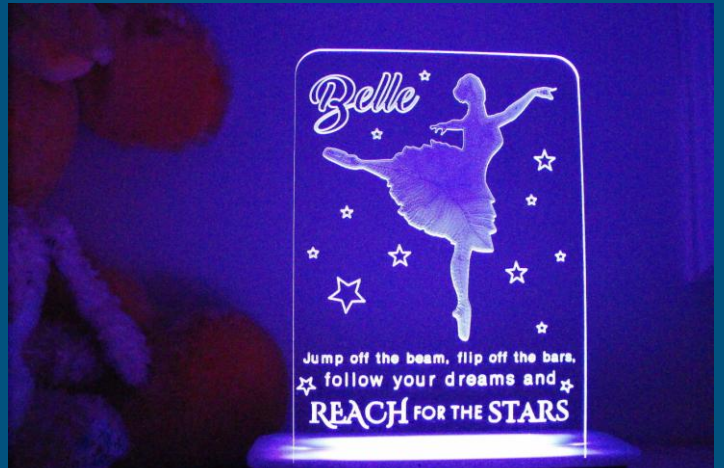

Standing Peter Rabbit Night Light R390

Frozen Elsa, Anna and Olaf Night Light R390

Frozen Olaf Night Light R390

Winnie the Pooh Tigger Night Light R390

Hotair Balloon and Plane Night Light R390

Reach the Stars Ballerina Night Light R390