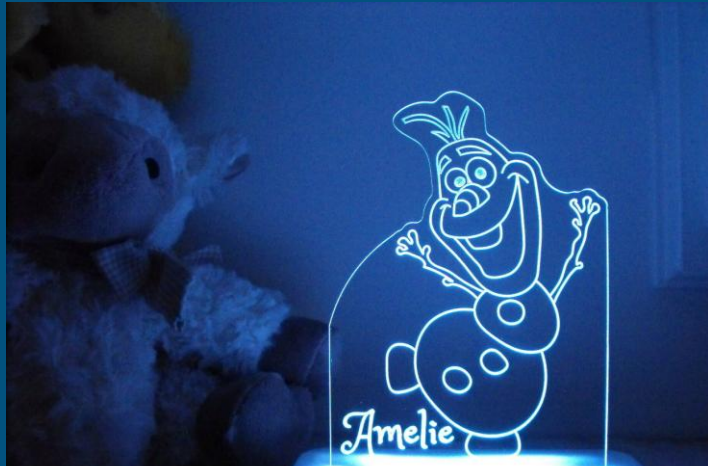

Frozen Olaf Night Light R390