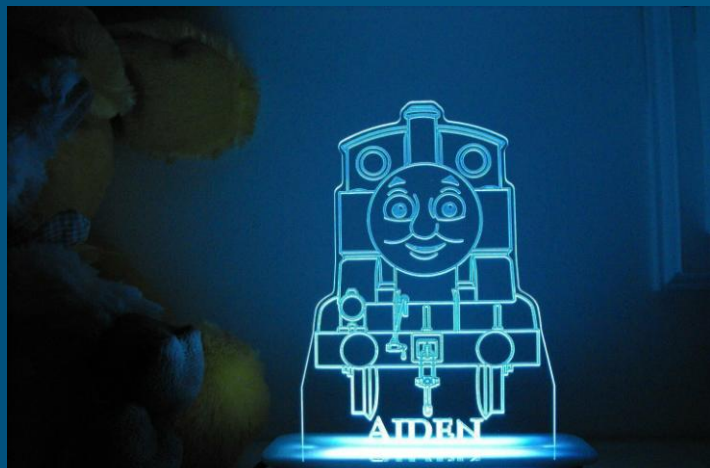

Thomas the Tank Engine Night Light R390