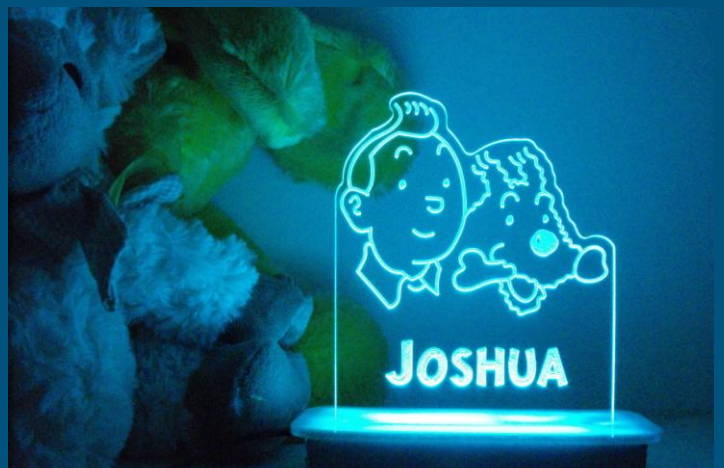

Winnie the Pooh and Friends Night Light R390

Razor the Raptor Dinosaur Night Light R390

Avengers Night Light R390

Winnie the Pooh Eeyore Night Light R390

Tintin and Snowy Night Light R390

Boy Pilot Plane Night Light R390