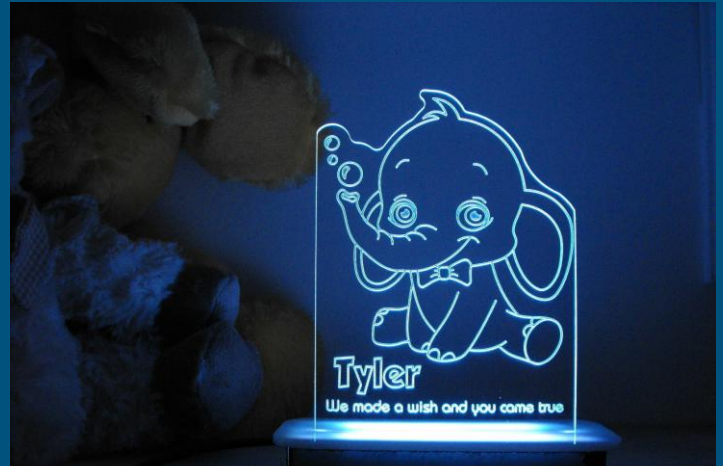

Baby Eddie the Elephant Night Light R390

Rick and Morty Open your Eyes Night Light R390

The Hulk Night Light R390

Batman Logo Night Light R390

Thor Night Light R390

Baby Spiderman Night Light R390

Majestic Horse Night Light R390